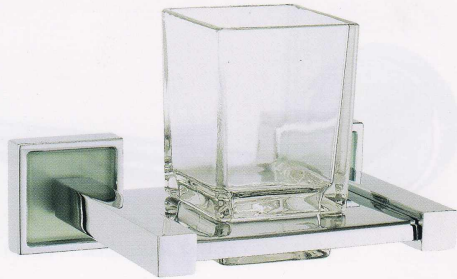

14418D, 14424D, 14430D
DOUBLE TOWEL BAR
(12mm TUBING)

14453
DOUBLE ROBE HOOK

14491
GLASS SHELF

14300 SERIES

AVAILABLE IN: CHROME / PCB.
CHROME / CERAMIC. CHROME / WOOD.

14358
TUMBLER HOLDER

14359
SOAP HOLDER
WITH GLASS