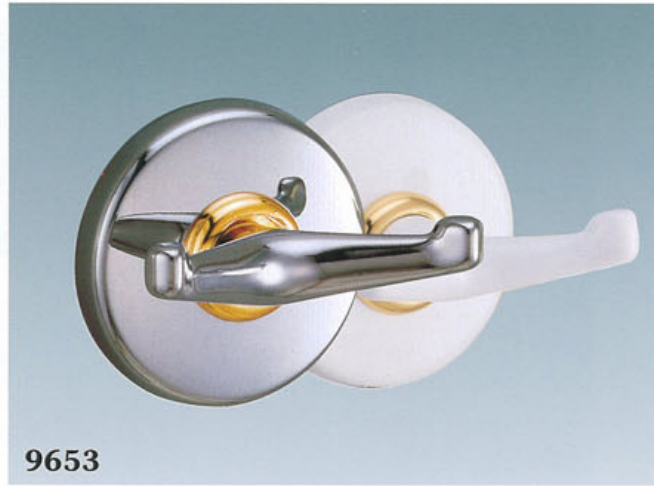

9653
DOUBLE ROBE HOOK

9691
GLASS SHELF

9658D
DOUBLE TUMBLER HOLDER

9694
TOILET BRUSH & HOLDER

9659E
SOAP BASKET

9631
SOAP DISPENSER & HOLDER

9696
TWIN TOWEL RAIL (SWIVEL)

9659B
SOAP HOLDER WITH GLASS