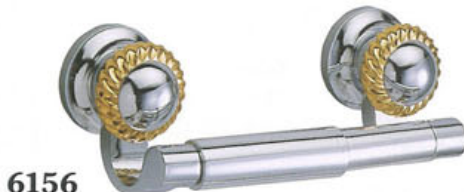

6156
PAPER HOLDER