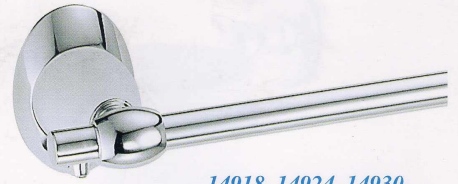

14958
TUMBLER HOLDER

14959B
SOAP HOLDER
WITH GLASS

14997
SPARE PAPER
HOLDER

14931
SOAP DISPENSER
& HOLDER

14955B
PAPER HOLDER WITH LID

14918, 14924, 14930
TOWEL BAR (12mm TUBING)

14918D, 14924D, 14930D
DOUBLE TOWEL BAR
(12mm TUBING)