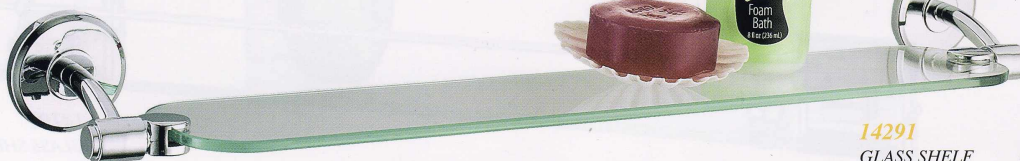

14258
TUMBLER HOLDER

14259B
SOAP HOLDER WITH GLASS

14231
SOAP DISPENSER
& HOLDER

14260M
TOWEL RING
(Ø 180mm)

14291
GLASS SHELF

14218, 14224, 14230
TOWEL BAR (5/8" TUBING)

14218D, 14224D, 14230D
DOUBLE TOWEL BAR
(5/8" TUBING)