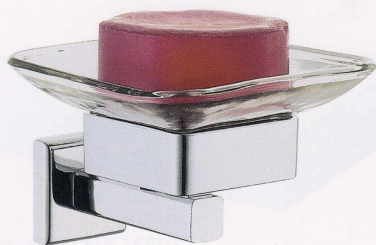

14659B
SOAP HOLDER WITH GLASS

14618D, 14624D, 14630D
DOUBLE TOWEL BAR
(3/4" TUBING)

14660
TOWEL RING
(Ø 180mm)

14654
SINGLE ROBE HOOK

14655
PAPER HOLDER

14691
GLASS SHELF

14500 SERIES

AVAILABLE IN: CHROME.