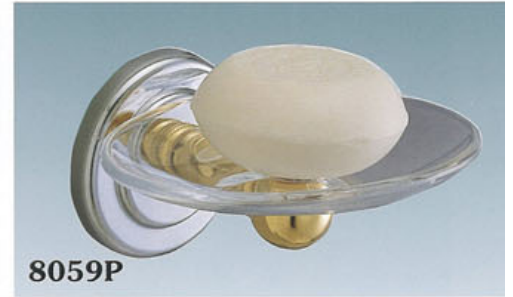

8059P

SOAP DISH