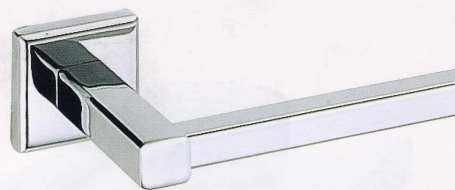

14518, 14524, 14530
TOWEL BAR (12mm TUBING)