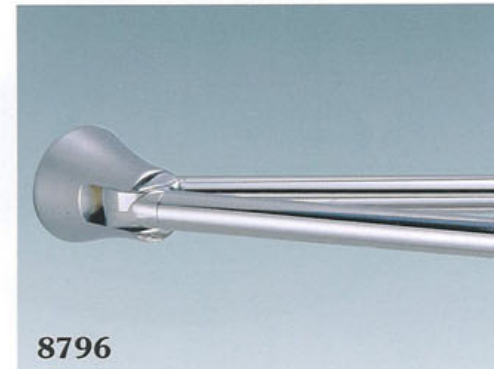

8758D
DOUBLE TUMBLER HOLDER

8794
TOILET BRUSH & HOLDER

8759F
SOAP DISH

8757F
TOOTHBRUSH & TUMBLER HOLDER WITH GLA

8756
PAPER HOLDER

8796
TWIN TOWEL RAIL (SWIVEL)

8759B

SOAP HOLDER WITH GLASS