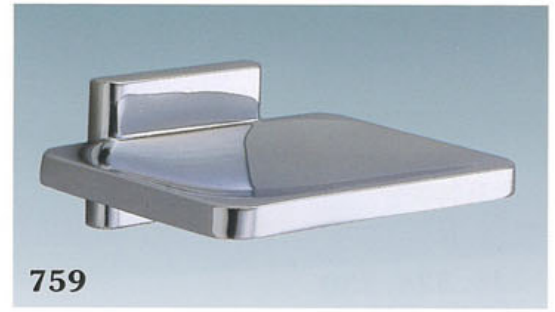

759
SOAP DISH