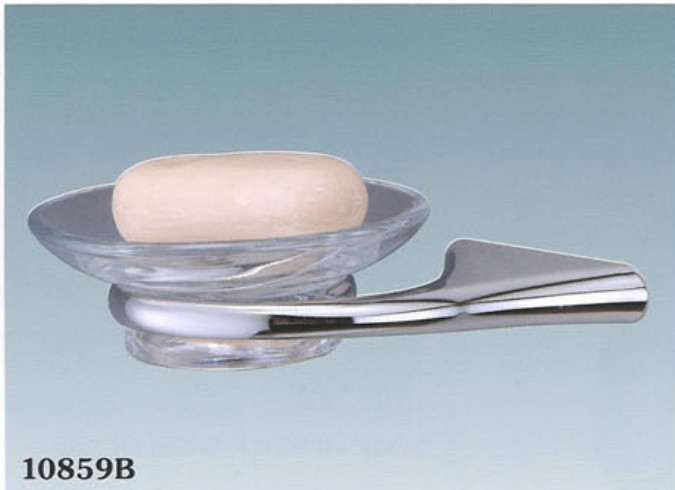

14091

10800 SERIES

AVAILABLE IN:
CHROME
SATIN CHROME

10854
SINGLE ROBE HOOK

10891
GLASS SHELF

10831G
SOAP DISPENSER & HOLDER

10897
SPARE PAPER HOLDER

10859B