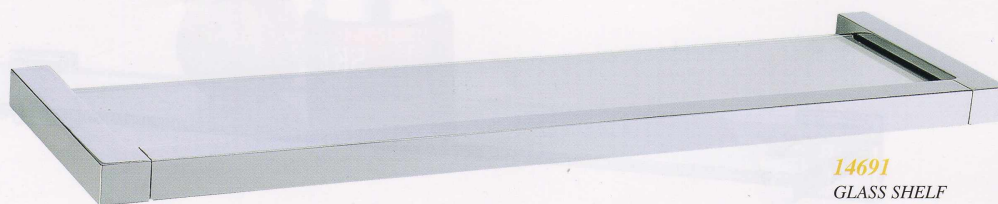

14659B
SOAP HOLDER WITH GLASS

14618D, 14624D, 14630D
DOUBLE TOWEL BAR
(3/4" TUBING)

14660
TOWEL RING
(Ø 180mm)

14654
SINGLE ROBE HOOK

14655
PAPER HOLDER

14691
GLASS SHELF

14500 SERIES

AVAILABLE IN: CHROME.