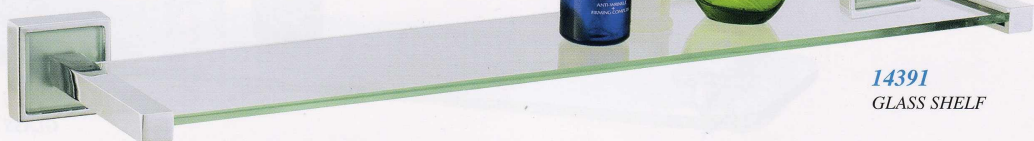

14355
PAPER HOLDER

14360
TOWEL RING
(160mm x 160mm)

14318, 14324, 14330
TOWEL BAR (12mm TUBING)

14318D, 14324D, 14330D
DOUBLE TOWEL BAR
(12mm TUBING)

14354
SINGLE ROBE HOOK

14391
GLASS SHELF

14200 SERIES

AVAILABLE IN: CHROME.