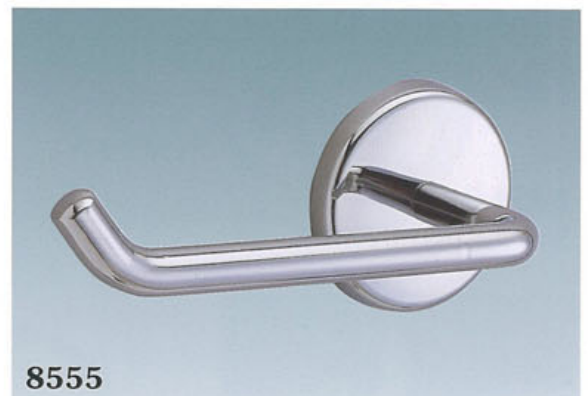

8500 SERIES

8518, 8524, 8530
TOWEL BAR (3/4" TUBING)

AVAILABLE IN:
CHROME
WHITE

8559
SOAP DISH

8557C
TOOTHBRUSH & TUMBLER HOLDER

8554
SINGLE ROBE HOOK

8553
DOUBLE ROBE HOOK

8555
PAPER HOLDER