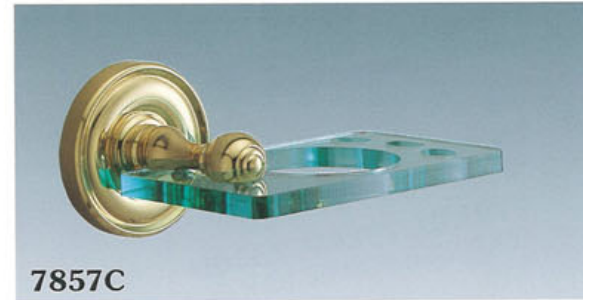

7800 SERIES

7818, 7824, 7830
TOWEL BAR (5/8" TUBING)

AVAILABLE IN:
SOLID BRASS
CHROME
CHROME / BRASS

7859
SOAP DISH

7857C
TOOTHBRUSH & TUMBLER HOLDER

7892
SWIVEL MIRROR HOLDER (PAIR)

7854
SINGLE ROBE HOOK

7856
PAPER HOLDER