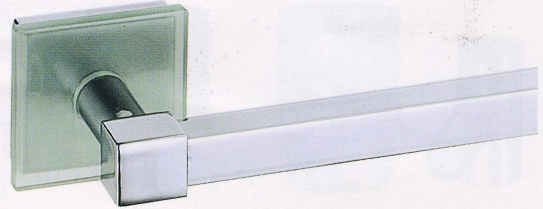

14018, 14024, 14030
TOWEL BAR (5/8" TUBING)