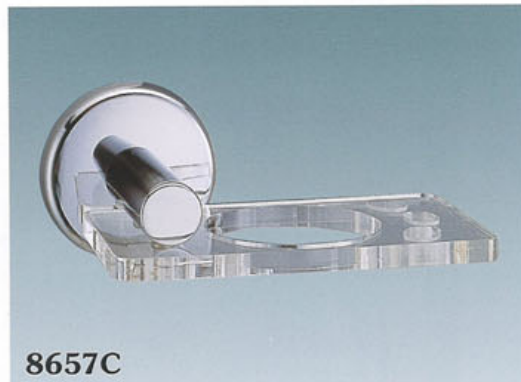

TOOTHBRUSH & TUMBLER HOLDER