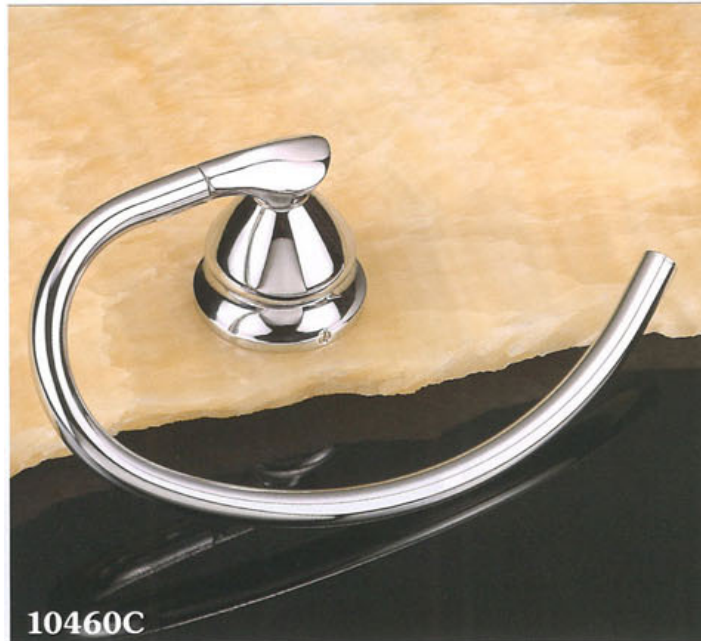

10460C
TOWEL RING