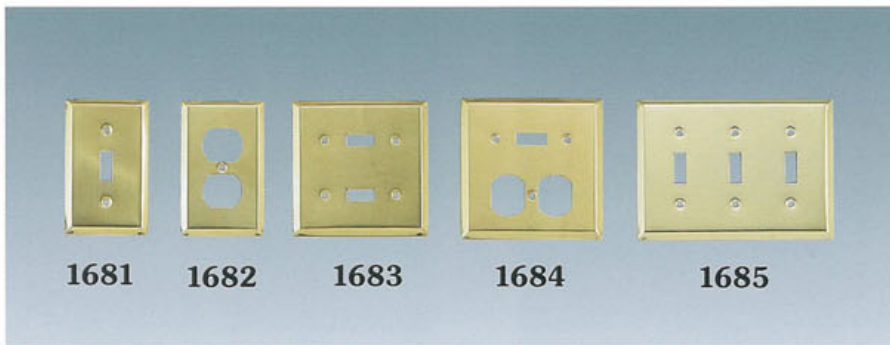

AVAILABLE IN:
SOLID BRASS
CHROME / BRASS
CHROME

1659
SOAP DISH

1657C
TOOTHBRUSH & TUMBLER HOLDER

1653 DOUBLE ROBE HOOK

1656
PAPER HOLDER

1681 1682 1683 1684 1685

SWITCH & OUTLET PLATES

1652
PAPER HOLDER