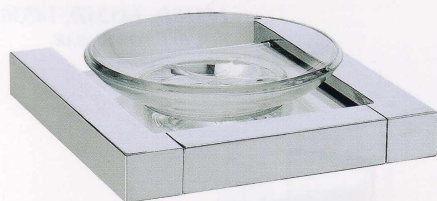

14718D, 14724D, 14730D
DOUBLE TOWEL BAR
(12mm x 17mm TUBING)

14754
SINGLE ROBE HOOK

14760
TOWEL RING
(Ø 180mm)

14791
GLASS SHELF

14600 SERIES

AVAILABLE IN: CHROME.

14658
TUMBLER HOLDER

14618, 14624, 14630
TOWEL BAR (3/4" TUBING)