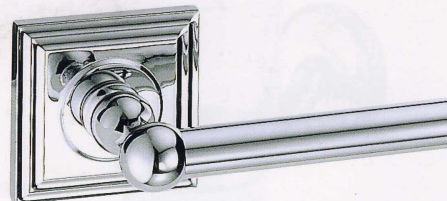

14254
SINGLE ROBE HOOK

14255
PAPER HOLDER

14100 SERIES

AVAILABLE IN: CHROME.

14158
TUMBLER HOLDER

14118, 14124, 14130
TOWEL BAR (5/8" TUBING)

14153
DOUBLE ROBE HOOK

14159B
SOAP HOLDER
WITH GLASS