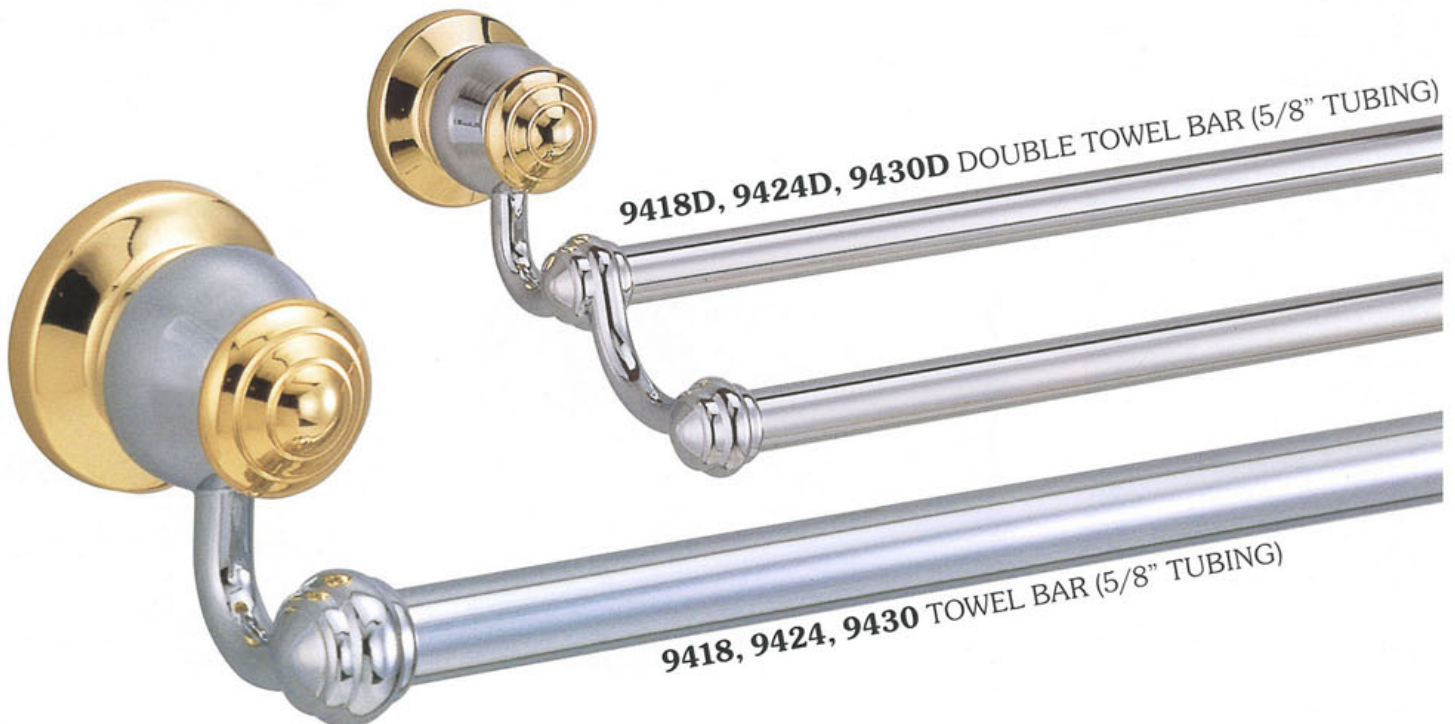

9460
TOWEL RING

9455B
PAPER HOLDER WITH LID