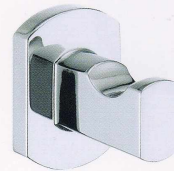

14754
SINGLE ROBE HOOK