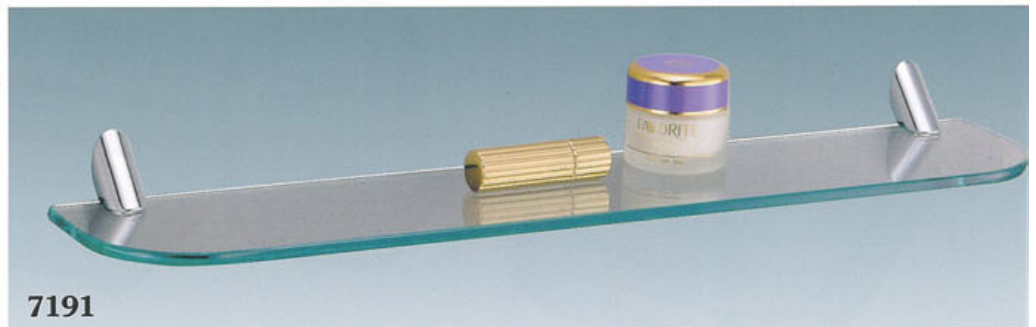

7158
TUMBLER HOLDER WITH GLASS

7154
SINGLE ROBE HOOK

7131G
SOAP DISPENSER
& HOLDER

7197
SPARE PAPER HOLDER

7155B
PAPER HOLDER WITH LID

7194
TOILET BRUSH & HOLDER

7196
TWIN TOWEL RAIL(SWIVEL)

7160C
TOWEL RING