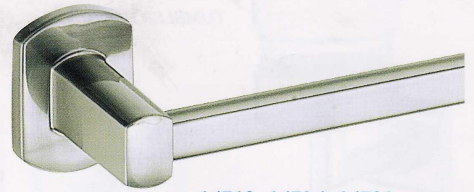

14700 SERIES

AVAILABLE IN: CHROME. BRUSH NICKEL.

14758
TUMBLER HOLDER

14759B
SOAP HOLDER
WITH GLASS

14755B
PAPER HOLDER WITH LID

14731
SOAP DISPENSER
& HOLDER

14718, 14724, 14730
TOWEL BAR (12mm x 17mm TUBING)