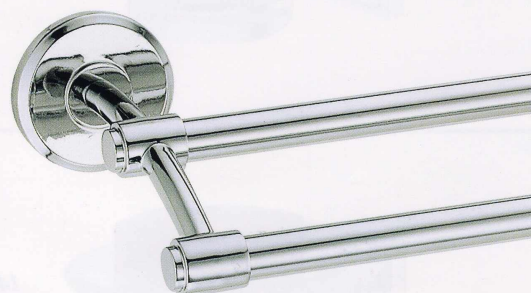

14258
TUMBLER HOLDER

14259B
SOAP HOLDER WITH GLASS

14231
SOAP DISPENSER
& HOLDER

14260M
TOWEL RING
(Ø 180mm)

14291
GLASS SHELF

14218, 14224, 14230
TOWEL BAR (5/8" TUBING)

14218D, 14224D, 14230D
DOUBLE TOWEL BAR
(5/8" TUBING)