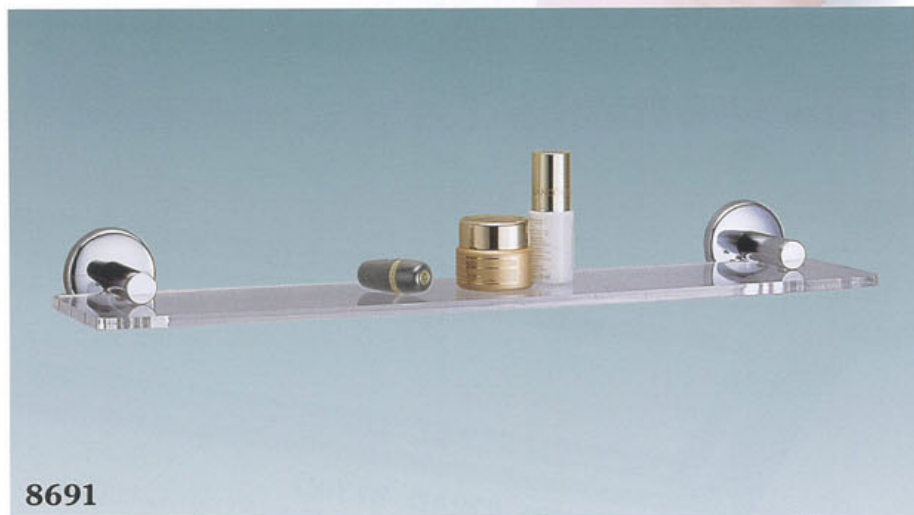

8600 SERIES

AVAILABLE IN:
CHROME / ACRYLIC
BRASS / ACRYLIC

SINGLE ROBE HOOK

SOAP DISH

TOOTHBRUSH & TUMBLER HOLDER

PAPER HOLDER

ACRYLIC SHELF

TOWEL RING