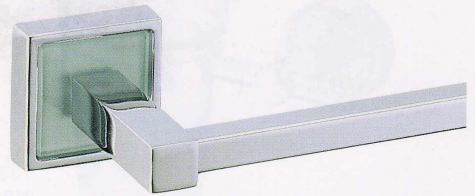

14318, 14324, 14330
TOWEL BAR (12mm TUBING)