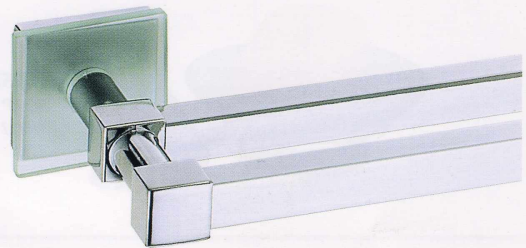

14055B
PAPER HOLDER WITH LID

14060
TOWEL RING
(130mm x 160mm)

14031
SOAP DISPENSER
& HOLDER

14018, 14024, 14030
TOWEL BAR (5/8" TUBING)

14018D, 14024D, 14030D
DOUBLE TOWEL BAR
(5/8" TUBING)

14054
SINGLE ROBE HOOK