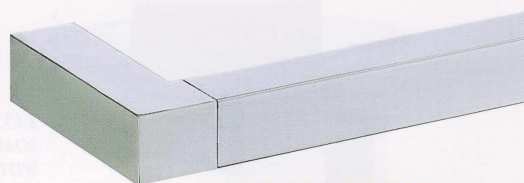

14718D, 14724D, 14730D
DOUBLE TOWEL BAR
(12mm x 17mm TUBING)

14754
SINGLE ROBE HOOK

14760
TOWEL RING
(Ø 180mm)

14791
GLASS SHELF

14600 SERIES

AVAILABLE IN: CHROME.

14658
TUMBLER HOLDER

14618, 14624, 14630
TOWEL BAR (3/4" TUBING)