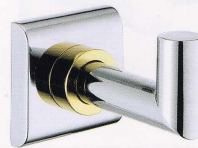

14854
SINGLE ROBE HOOK