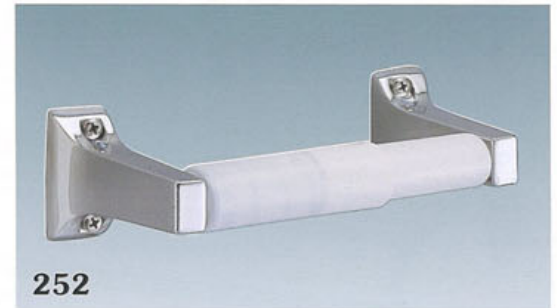

218, 224, 230
TOWEL BAR (5/8" TUBING)

AVAILABLE IN:
CHROME
POLISHED BRASS
WHITE

259
SOAP DISH

257C
TOOTHBRUSH & TUMBLER HOLDER

253 DOUBLE ROBE HOOK

252
PAPER HOLDER (WHITE ROLLER)

254
SINGLE ROBE HOOK

260
TOWEL RING