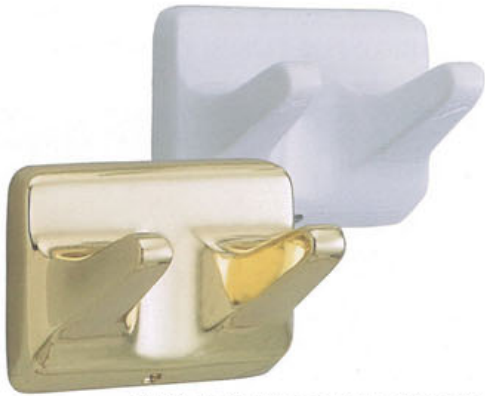

353 DOUBLE ROBE HOOK