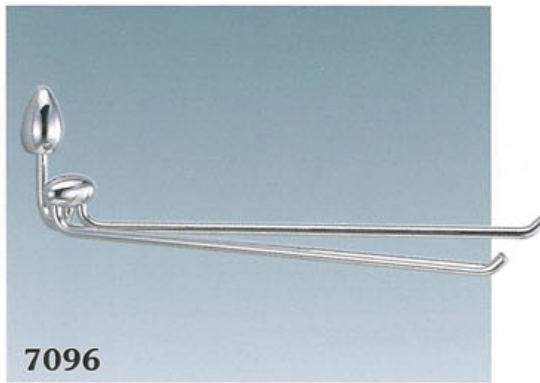

7096
TWIN TOWEL RAIL (SWIVEL)