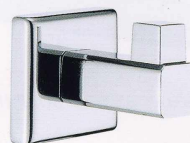

14559
SOAP HOLDER
WITH GLASS

14555C
PAPER HOLDER

14560C
TOWEL RING

14518, 14524, 14530
TOWEL BAR (12mm TUBING)

14518D, 14524D, 14530D
DOUBLE TOWEL BAR
(12mm TUBING)

14554
SINGLE ROBE HOOK

14558
TUMBLER HOLDER