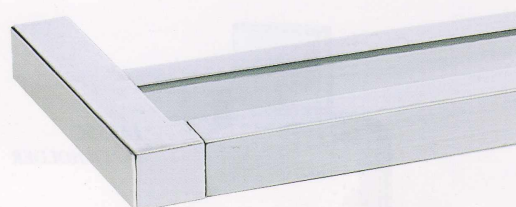

14618D, 14624D, 14630D
DOUBLE TOWEL BAR
(3/4" TUBING)