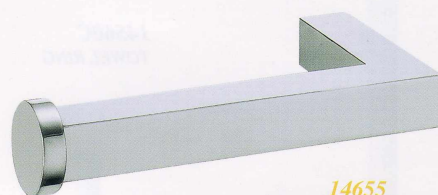

14659B
SOAP HOLDER WITH GLASS

14618D, 14624D, 14630D
DOUBLE TOWEL BAR
(3/4" TUBING)

14660
TOWEL RING
(Ø 180mm)

14654
SINGLE ROBE HOOK

14655
PAPER HOLDER

14691
GLASS SHELF

14500 SERIES

AVAILABLE IN: CHROME.