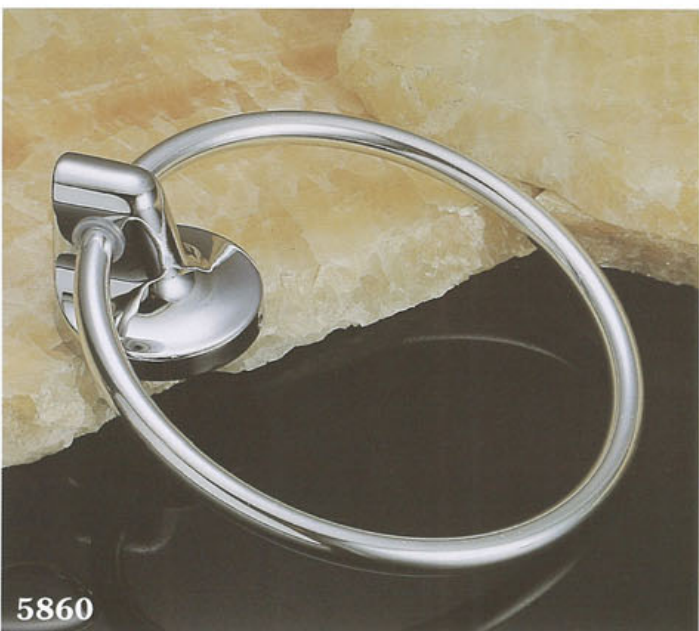

5859
SOAP DISH

5857C
TOOTHBRUSH & TUMBLER HOLDER

5896
TWIN TOWEL RAIL (SWIVEL)

5858D
DOUBLE TUMBLER HOLDER

5859B
SOAP HOLDER WITH GLASS

5858
TUMBLER HOLDER

5860
TOWEL RING

5855B
PAPER HOLDER WITH LID

5818, 5824, 5830 TOWEL BAR (3/4" TUBING)

5818D, 5824D, 5830D
DOUBLE TOWEL BAR (5/8" TUBING-FIXED)

5700 SERIES

AVAILABLE IN:

- SATIN CHROME
- CHROME
- WHITE
- POLISHED BRASS

5753

DOUBLE ROBE HOOK

5791