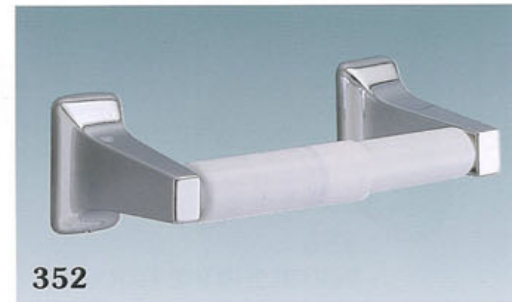

779
RECESSED SOAP HOLDER
155Hx155Wx50D(mm)

300 SERIES

318, 324, 330
TOWEL BAR (5/8" TUBING)

AVAILABLE IN:
CHROME
POLISHED BRASS
WHITE

353 DOUBLE ROBE HOOK

359
SOAP DISH

357C
TOOTHBRUSH & TUMBLER HOLDER

352
PAPER HOLDER (WHITE ROLLER)