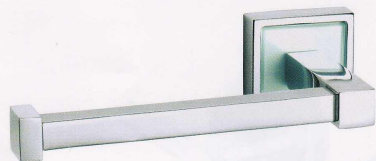

14418D, 14424D, 14430D
DOUBLE TOWEL BAR
(12mm TUBING)

14453
DOUBLE ROBE HOOK

14491
GLASS SHELF

14300 SERIES

AVAILABLE IN: CHROME / PCB.
CHROME / CERAMIC. CHROME / WOOD.

14358
TUMBLER HOLDER

14359
SOAP HOLDER
WITH GLASS