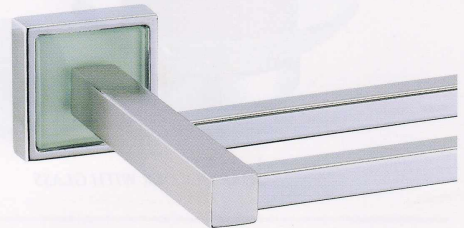

14318D, 14324D, 14330D
DOUBLE TOWEL BAR
(12mm TUBING)