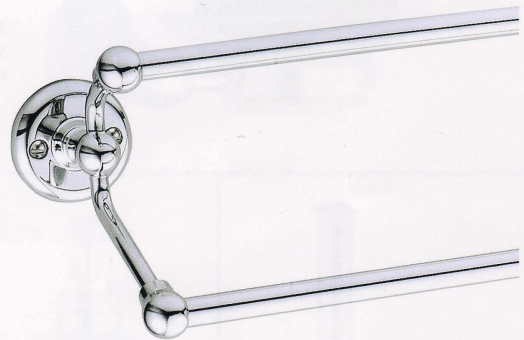

16018D, 16024D, 16030D
DOUBLE TOWEL BAR
(12mm TUBING)