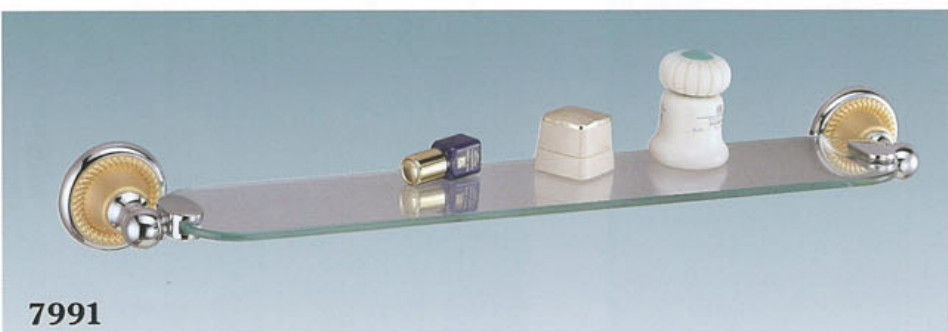

AVAILABLE IN:

- CHROME / SATIN GOLD
- CHROME / SATIN CHROME
- POLISHED BRASS
- CHROME

7956
PAPER HOLDER

7953
DOUBLE ROBE HOOK

7958D
DOUBLE TUMBLER HOLDER

7955B
PAPER HOLDER WITH LID

7991
GLASS SHELF

7960
TOWEL RING