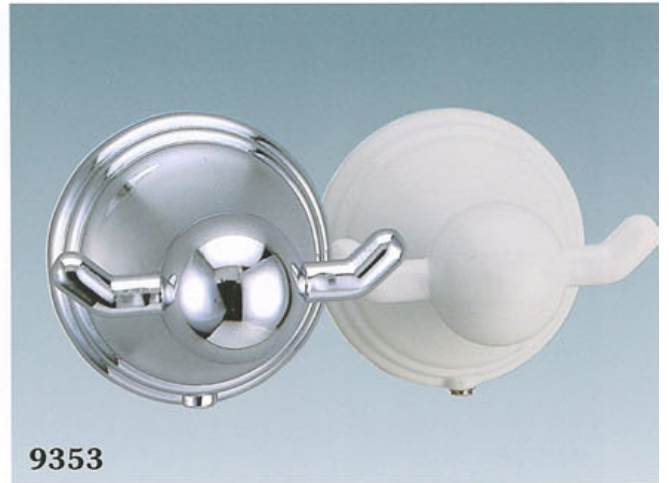

9353
DOUBLE ROBE HOOK