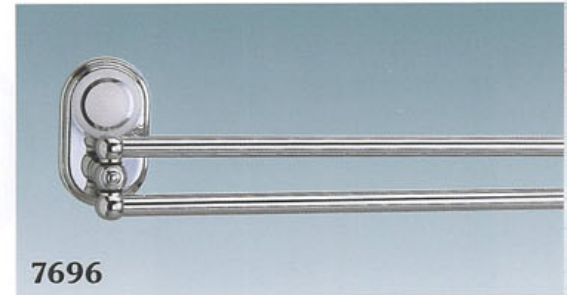

7696

TWIN TOWEL RAIL (SWIVEL)