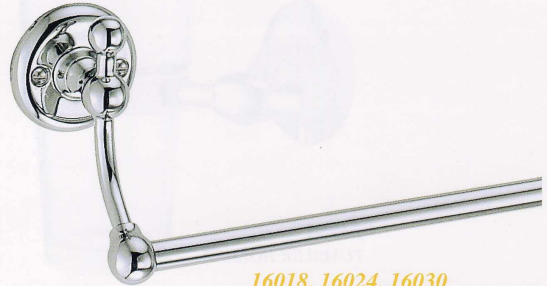

16153
DOUBLE ROBE HOOK

16160
TOWEL RING
(Ø 180mm)

16000 SERIES

AVAILABLE IN: CHROME.

16058P
TUMBLER HOLDER

16059P
SOAP HOLDER WITH CERAMIC

16055C
PAPER HOLDER

16060
TOWEL RING
(Ø 150mm)