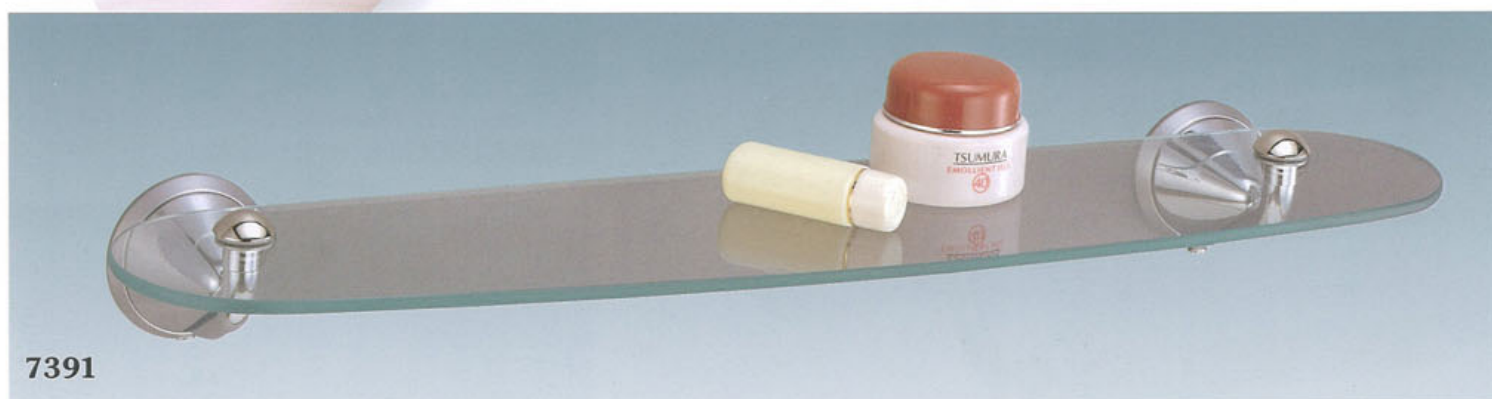

7591

GLASS SHELF

7560

TOWEL RING

7300 SERIES

AVAILABLE IN:
SATIN CHROME / CHROME
GOLD / CHROME
CHROME

7354

SINGLE ROBE HOOK