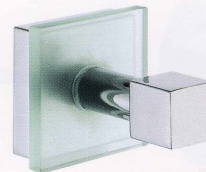

14055B
PAPER HOLDER WITH LID

14060
TOWEL RING
(130mm x 160mm)

14031
SOAP DISPENSER
& HOLDER

14018, 14024, 14030
TOWEL BAR (5/8" TUBING)

14018D, 14024D, 14030D
DOUBLE TOWEL BAR
(5/8" TUBING)

14054
SINGLE ROBE HOOK