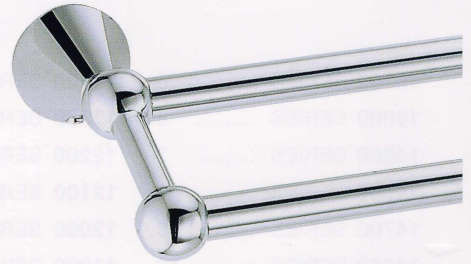

16159B
SOAP HOLDER
WITH GLASS

16197
SPARE PAPER
HOLDER

16131
SOAP DISPENSER
& HOLDER

16155B
PAPER HOLDER WITH LID

16191
GLASS SHELF

16118, 16124, 16130
TOWEL BAR (5/8" TUBING)

16118D, 16124D, 16130D
DOUBLE TOWEL BAR
(5/8" TUBING)