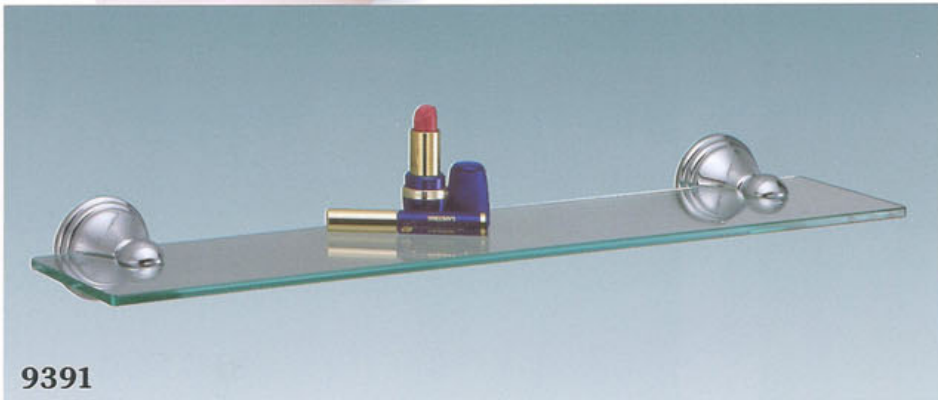

9460
TOWEL RING

9455B
PAPER HOLDER WITH LID

9300 SERIES

AVAILABLE IN:

CHROME
WHITE
POLISHED BRASS
SATIN CHROME

9397
SPARE PAPER HOLDER

9353
DOUBLE ROBE HOOK

9391
GLASS SHELF