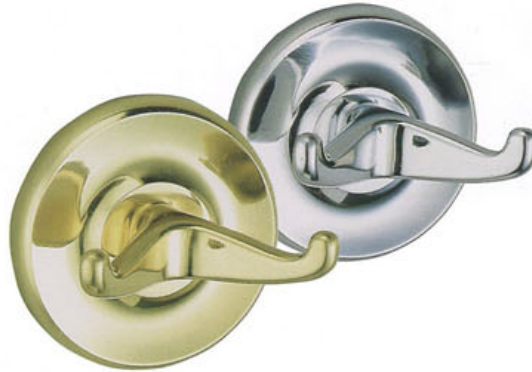

6418D, 6424D, 6430D
DOUBLE TOWEL BAR (5/8" TUBING-FIXED)

6418, 6424, 6430 TOWEL BAR (5/8" TUBING)

AVAILABLE IN:

- SOLID BRASS
- CHROME
- CHROME / BRASS

6494

TOILET BRUSH & HOLDER

6453

DOUBLE ROBE HOOK