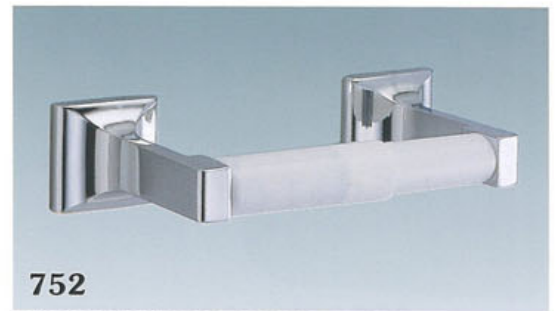

757C
TOOTHBRUSH & TUMBLER HOLDER

753
DOUBLE ROBE HOOK

754
SINGLE ROBE HOOK

752
PAPER HOLDER (WHITE ROLLER)

791
GLASS SHELF

760
TOWEL RING

770
RECESSED SOAP HOLDER & GRAB BAR
155Hx155Wx50D(mm)

776
RECESSED PAPER HOLDER
155Hx155Wx50D(mm)