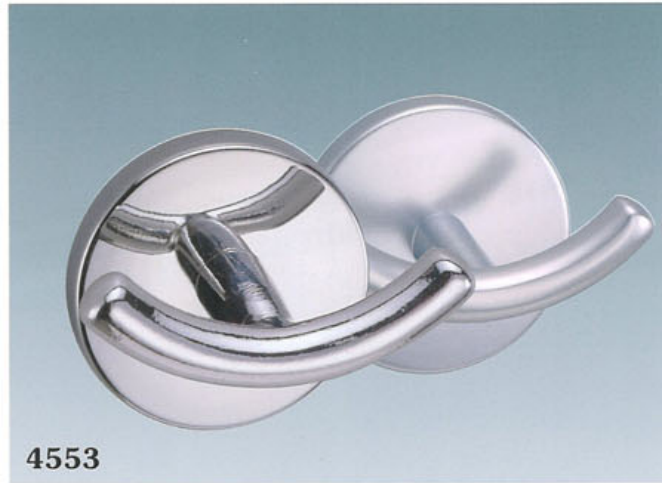

4691
GLASS SHELF

4660M
TOWEL RING

4500 SERIES

AVAILABLE IN:

CHROME
SATIN CHROME

4531G
SOAP DISPENSER &
HOLDER

4553
DOUBLE ROBE HOOK

4553D
HOOK STRIP WITH 4 HOOKS