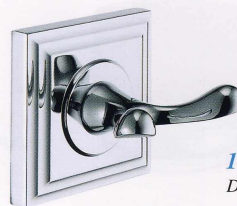

14254
SINGLE ROBE HOOK

14255
PAPER HOLDER

14100 SERIES

AVAILABLE IN: CHROME.

14158
TUMBLER HOLDER

14118, 14124, 14130
TOWEL BAR (5/8" TUBING)

14153
DOUBLE ROBE HOOK

14159B
SOAP HOLDER
WITH GLASS