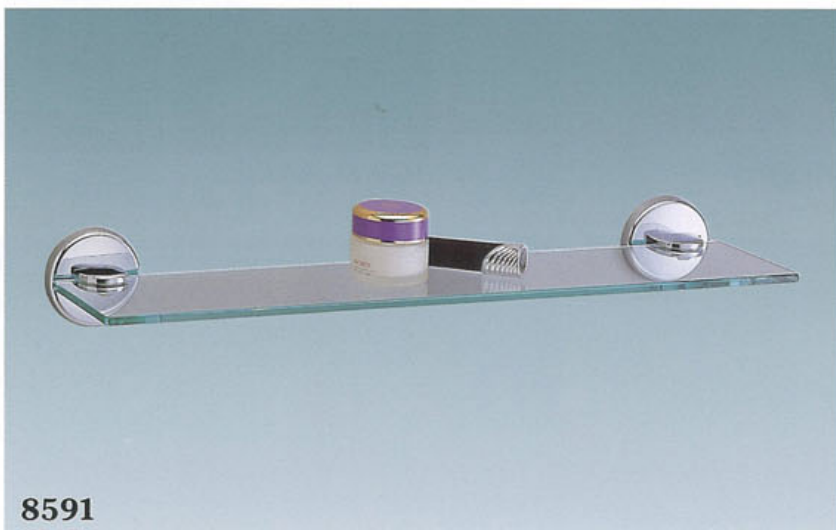

8500 SERIES

8518, 8524, 8530
TOWEL BAR (3/4" TUBING)

AVAILABLE IN:
CHROME
WHITE

8559
SOAP DISH

8557C
TOOTHBRUSH & TUMBLER HOLDER

8554
SINGLE ROBE HOOK

8553
DOUBLE ROBE HOOK

8555
PAPER HOLDER