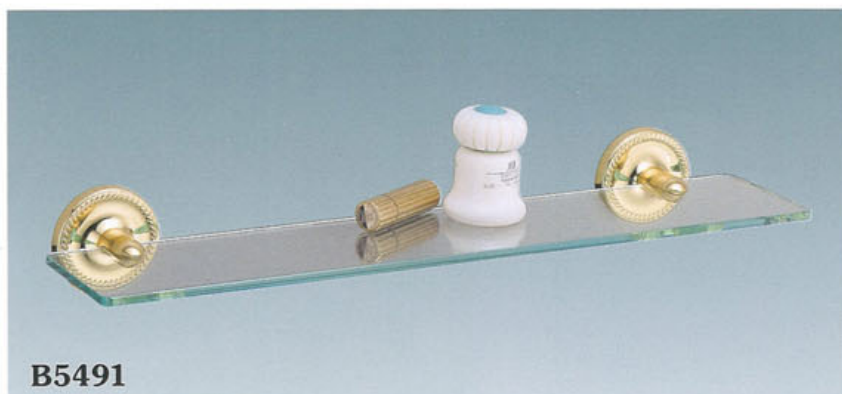

B5491
GLASS SHELF